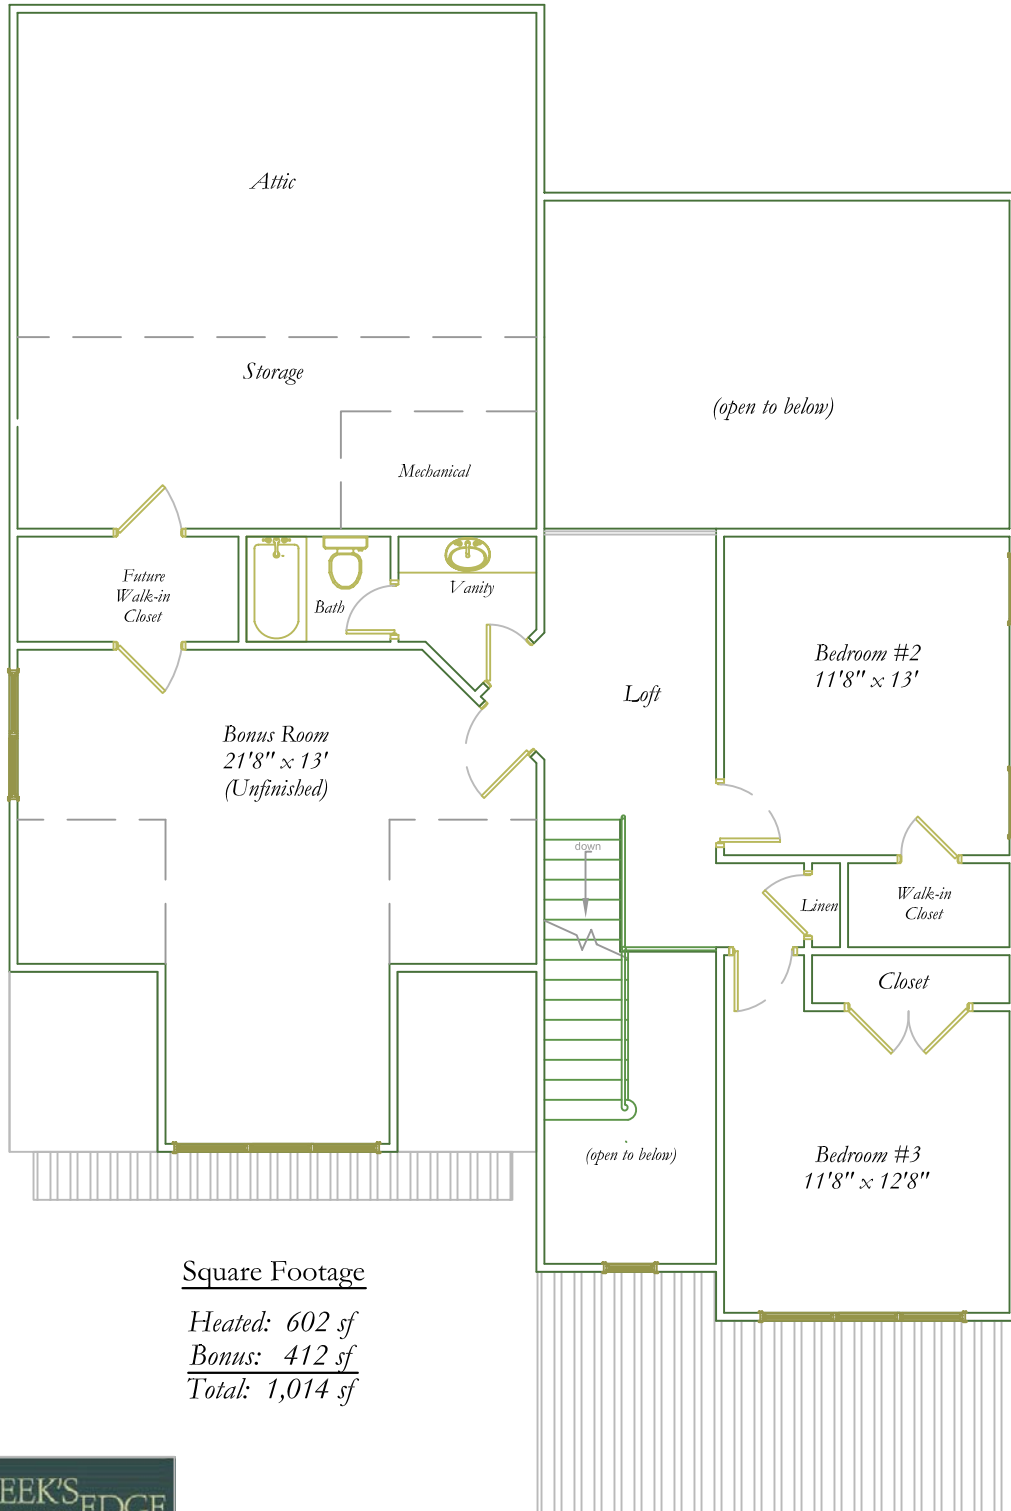

Piedmont
 9551 Creek Summit Circle

9400 Creeks Crossing Blvd.
 Richmond, VA 23235
 Phone: 804 330 0222 Fax: 804 330 0766
 www.creeksedgehomes.com

Square Footage

Heated: 602 sf

Bonus: 412 sf

Total: 1,014 sf

Second Floor Plan

Scale $\frac{1}{8}$ " = 1'-0"

The developer reserves the right to change floorplans and elevations. Actual dimensions are subject to variations. These plans are the intellectual property of Creek's Edge Town Homes, and may not be reproduced or copied.