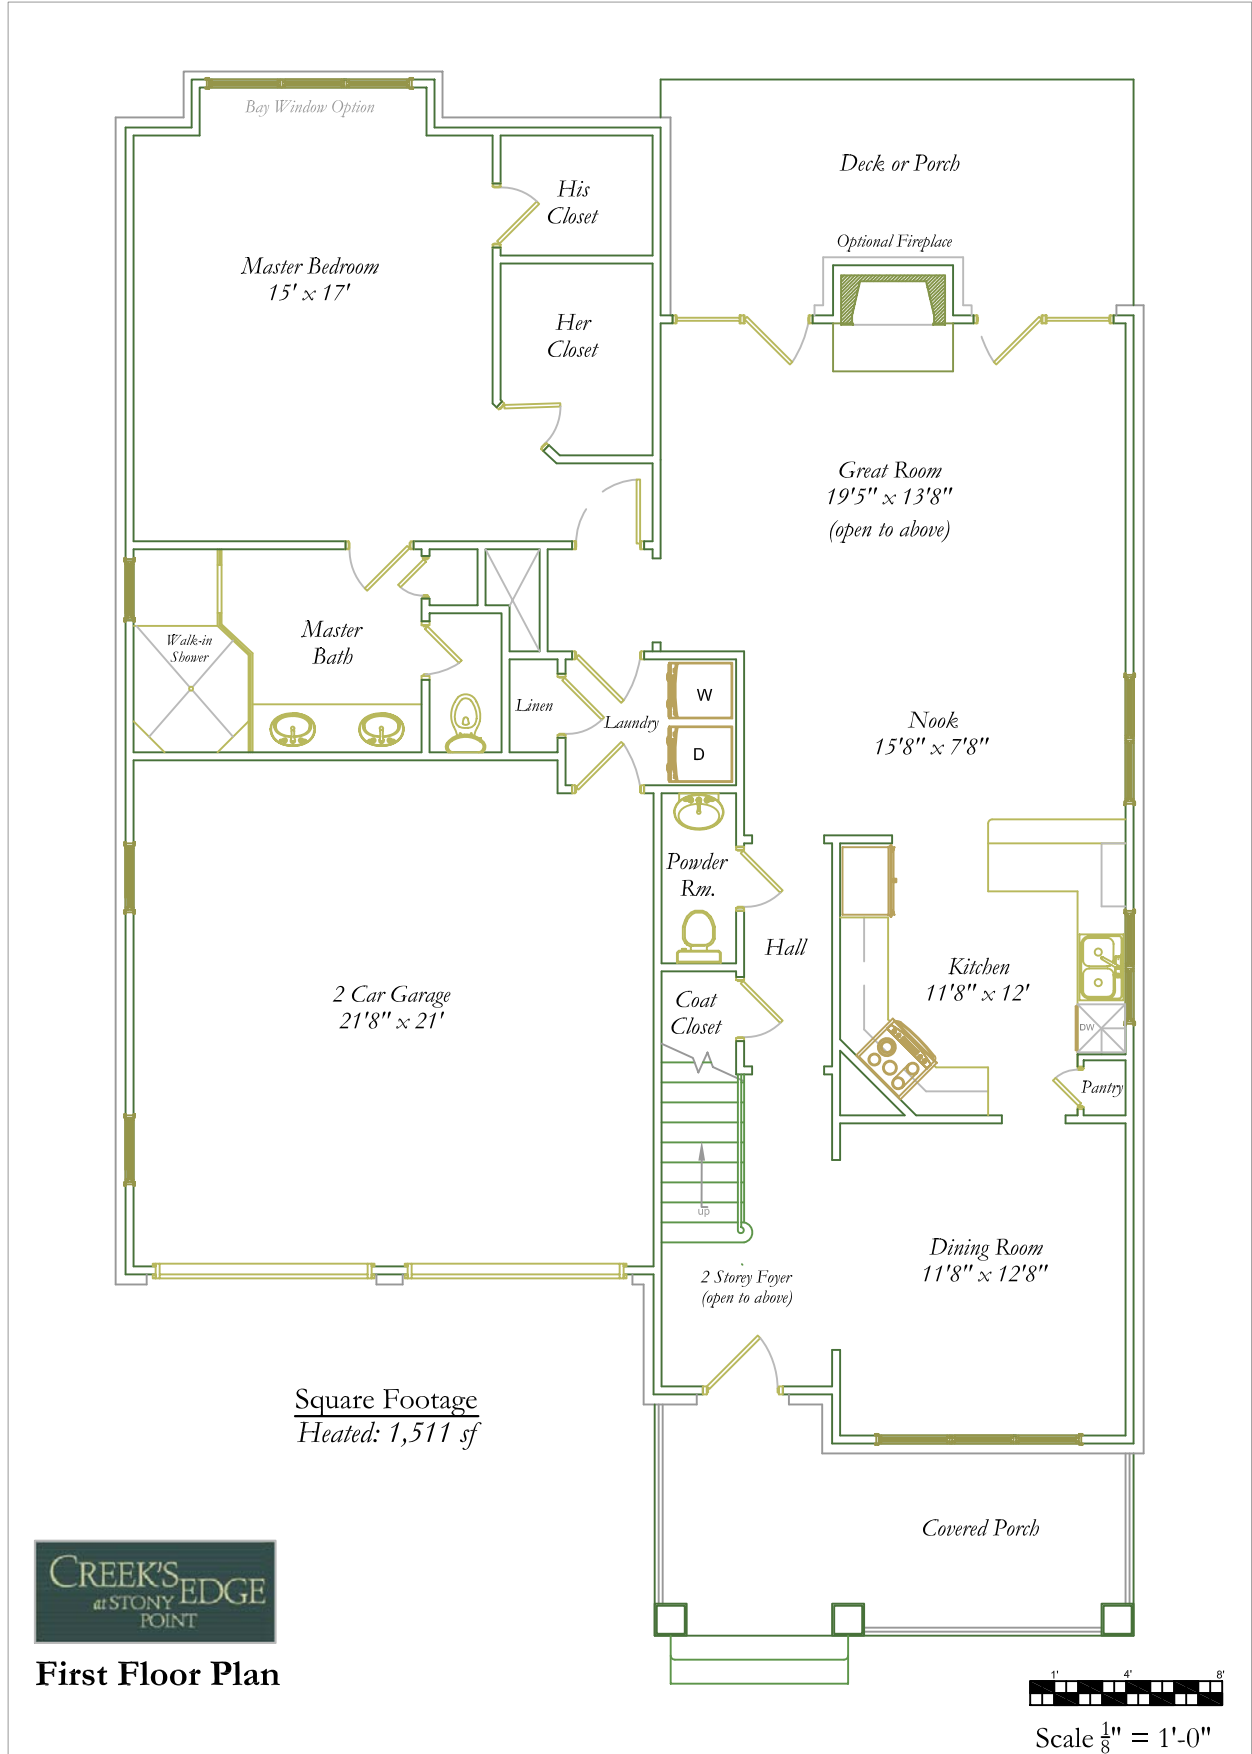

Piedmont
9551 Creek Summit Circle

9400 Creeks Crossing Blvd.
Richmond, VA 23235
Phone: 804 330 0222 Fax: 804 330 0766
www.creeksedgehomes.com

The developer reserves the right to change floorplans and elevations. Actual dimensions are subject to variations. These plans are the intellectual property of Creek's Edge Town Homes, and may not be reproduced or copied.