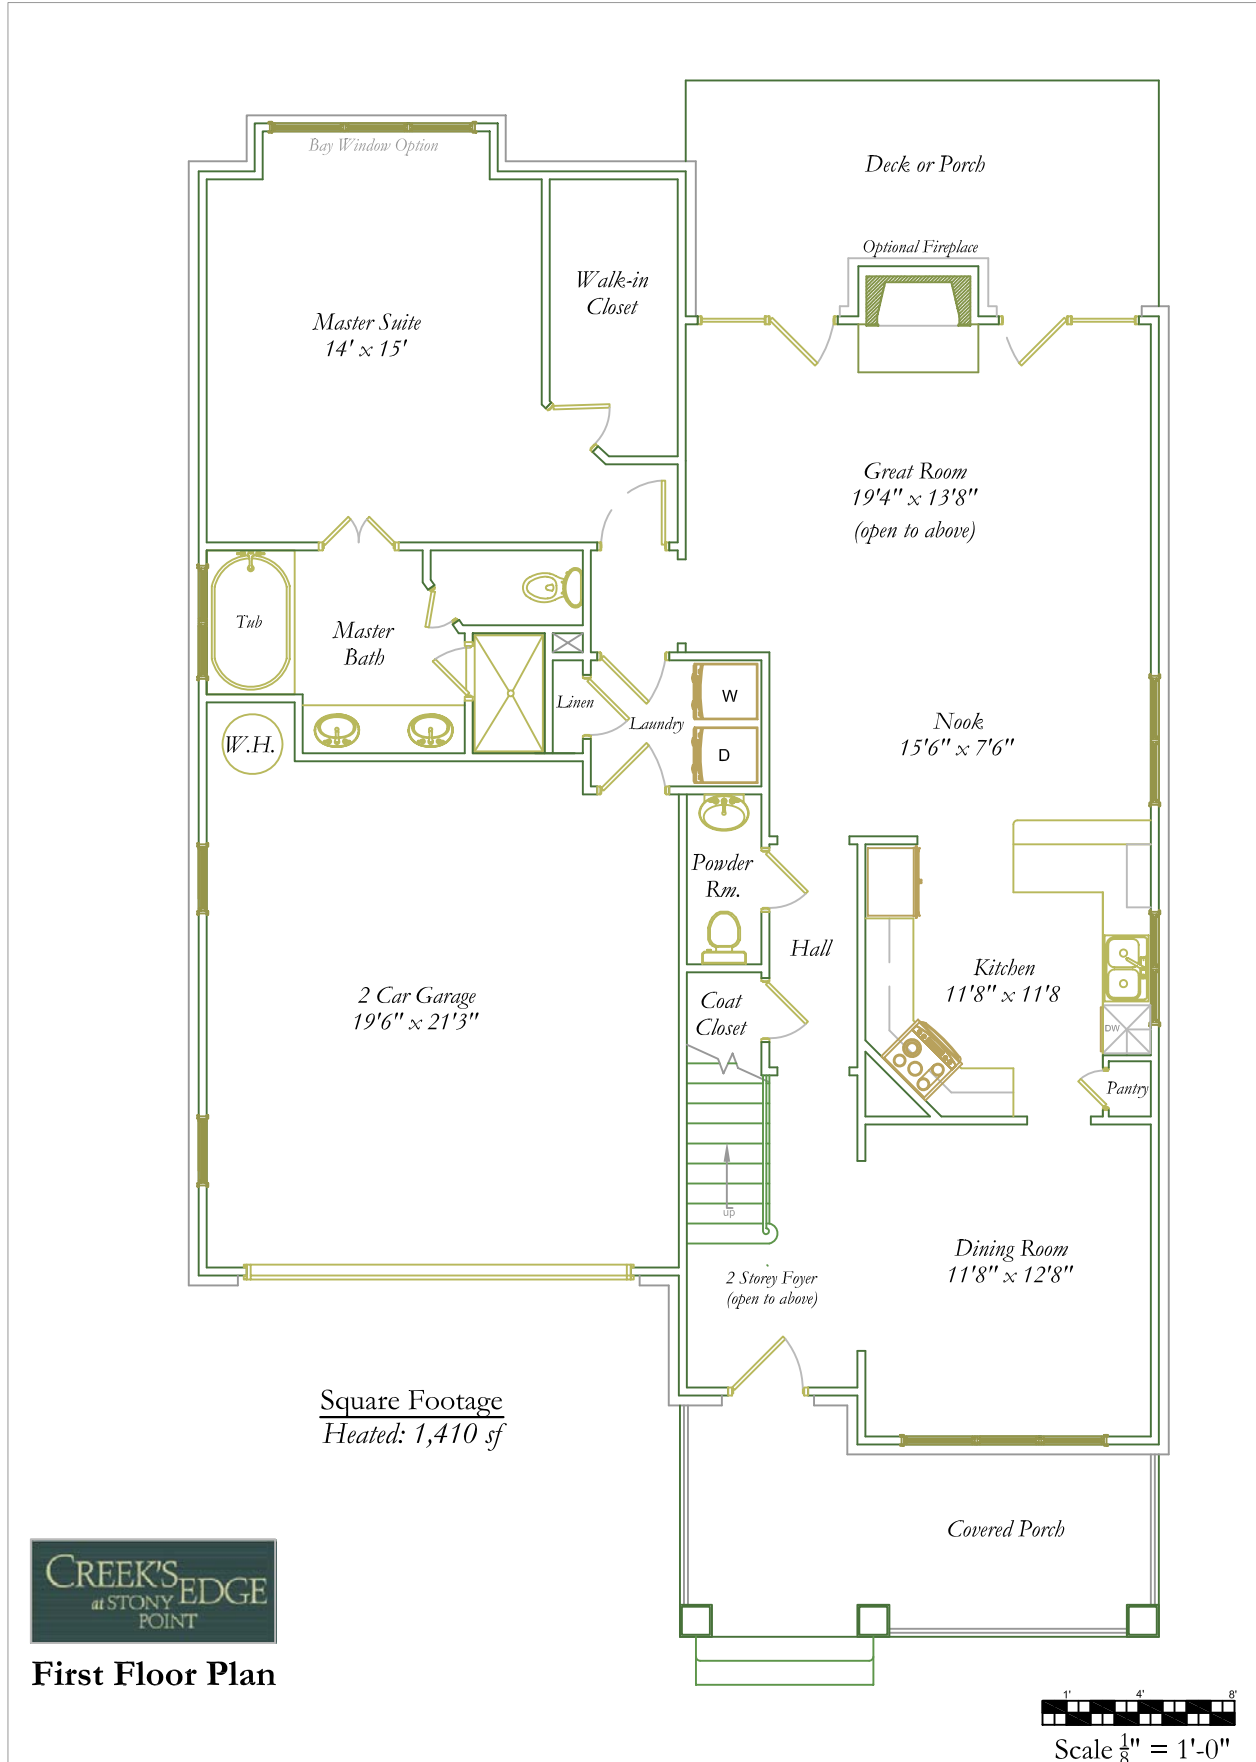

**Albemarle**  
 9547 Creek Summit Circle

9400 Creeks Crossing Blvd.  
 Richmond, VA 23235  
 Phone: 804 330 0222 Fax: 804 330 0766  
 www.creeksedgehomes.com

*The developer reserves the right to change floorplans and elevations. Actual dimensions are subject to variations. These plans are the intellectual property of Creek's Edge Town Homes, and may not be reproduced or copied.*