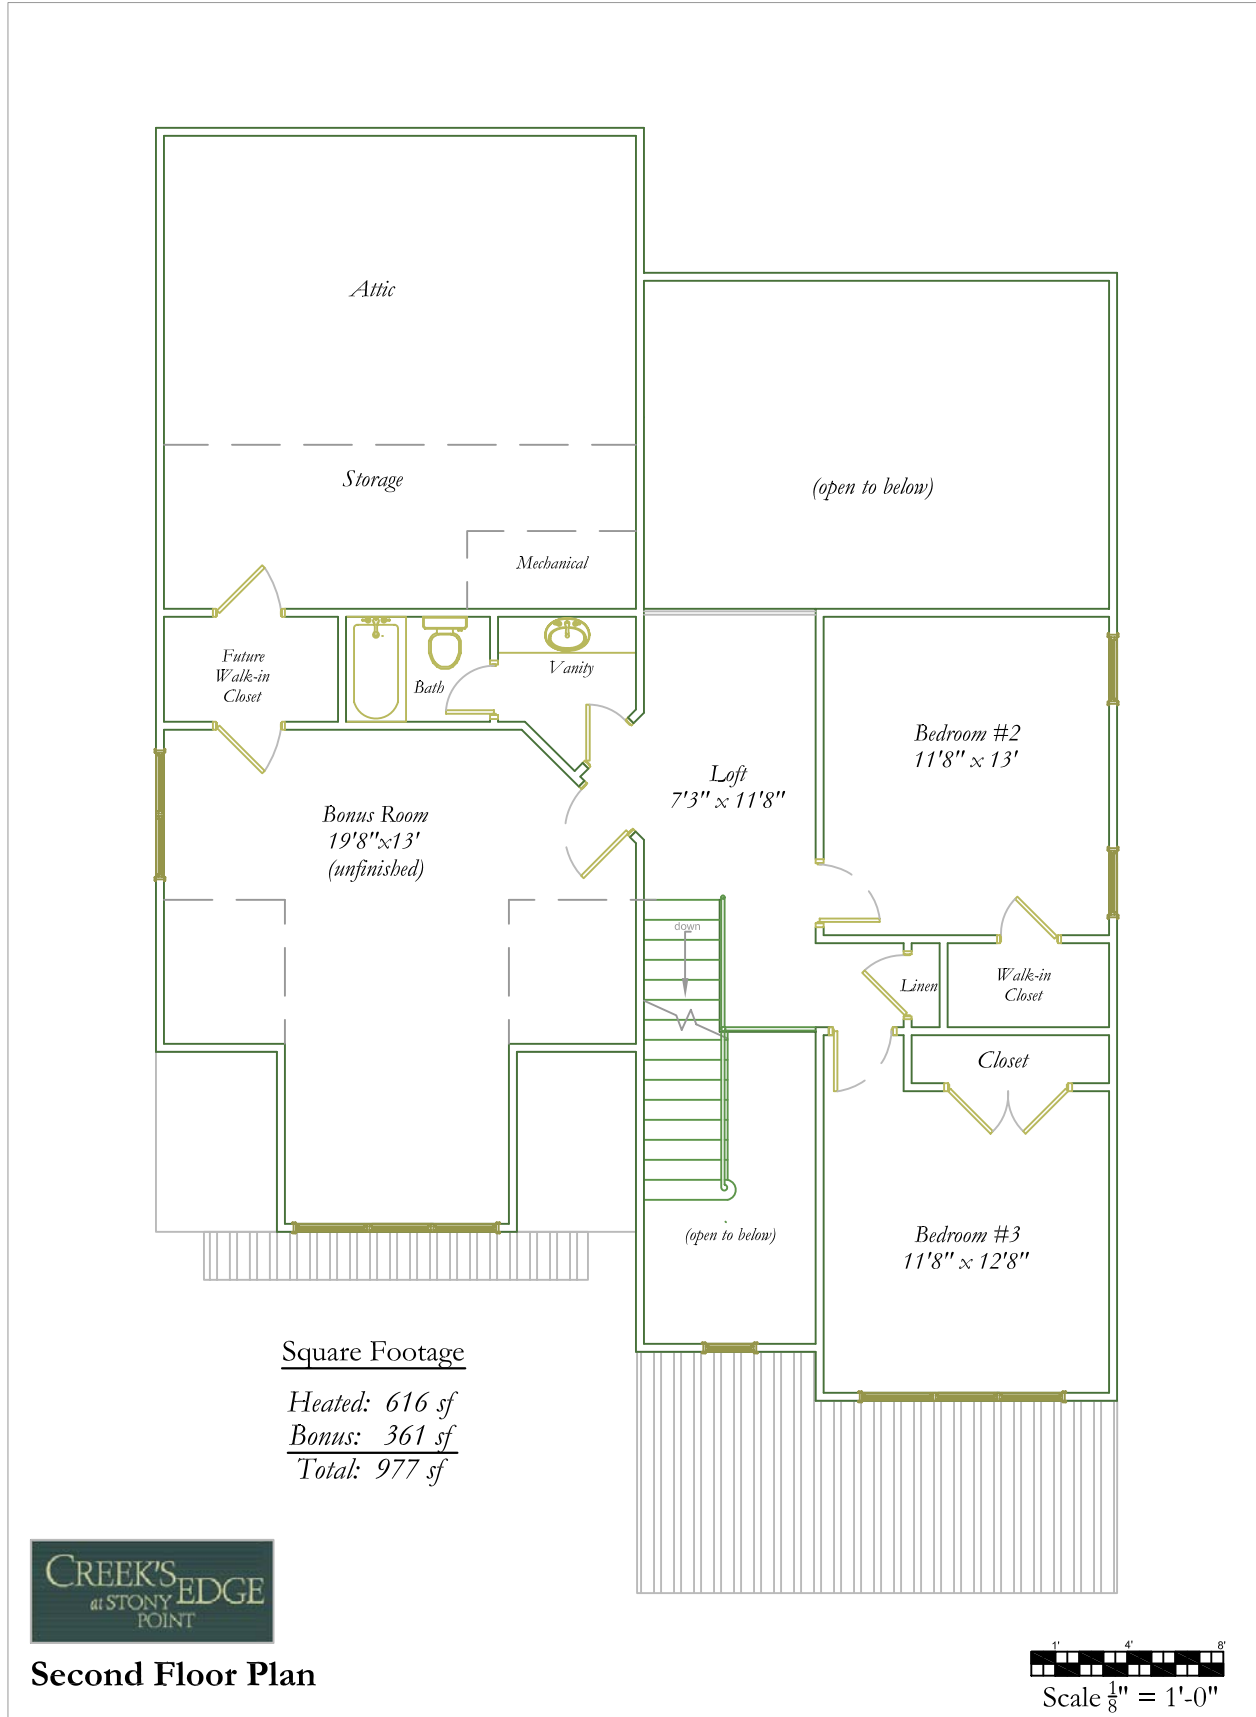

Albemarle
9547 Creek Summit Circle

9400 Creeks Crossing Blvd.
Richmond, VA 23235
Phone: 804 330 0222 Fax: 804 330 0766
www.creeksedgehomes.com

The developer reserves the right to change floorplans and elevations. Actual dimensions are subject to variations. These plans are the intellectual property of Creek's Edge Town Homes, and may not be reproduced or copied.